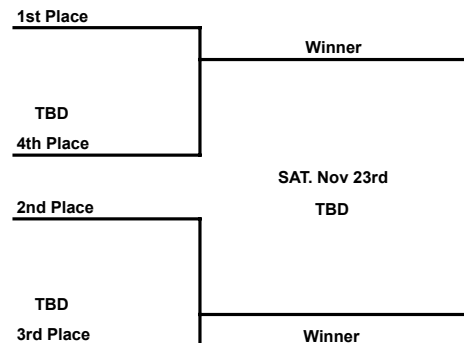

Time	Home	Visitor	Loc.
Saturday, October 19, 2024			
1:00 PM	LH HUSKIES FC	ES MADRISTAS	EL SERENO FIELD 1
4:30 PM	LH STRIKERS FC	ROSE HILL FC	ROSE HILL FIELD 1
2:00 PM	EP THE CREW	LHFC	ECHO PARK

Time	Home	Visitor	Loc.
Thursday, October 24, 2024			
7:00 PM	ES MADRISTAS	EP THE CREW	EL SERENO FIELD 1
8:00 PM	LH HUSKIES FC	LH STRIKERS FC	EL SERENO FIELD 1

Time	Home	Visitor	Loc.
Saturday, October 26, 2024			
1:00 PM	ES MADRISTAS	LH STRIKERS FC	EL SERENO FIELD 1
4:30 PM	EP THE CREW	ROSE HILL FC	ROSE HILL FIELD 1
2:00 PM	LHFC	LH HUSKIES FC	ECHO PARK

Time	Home	Visitor	Loc.
Saturday, November 02, 2024			
1:00 PM	LHFC	ES MADRISTAS	EL SERENO FIELD 1
4:30 PM	LH HUSKIES FC	ROSE HILL FC	ROSE HILL FIELD 1
4:00 PM	EP THE CREW	LH STRIKERS FC	ECHO PARK

Time	Home	Visitor	Loc.
Saturday, November 09, 2024			
1:00 PM	LHFC	LH STRIKERS FC	EL SERENO FIELD 1
4:30 PM	ES MADRISTAS	ROSE HILL FC	ROSE HILL FIELD 1
2:00 PM	EP THE CREW	LH HUSKIES FC	ECHO PARK

Time	Home	Visitor	Loc.
Saturday, November 16, 2024			
1:00 PM	ES MADRISTAS	LH HUSKIES FC	EL SERENO FIELD 1
4:30 PM	ROSE HILL FC	LH STRIKERS FC	ROSE HILL FIELD 1
2:00 PM	LHFC	EP THE CREW	ECHO PARK

Time	Home	Visitor	Loc.
Tuesday, November 19, 2024			
7:40 PM	LHFC	ROSE HILL FC	ROSE HILL FIELD 1

PLAYOFFS			
TBD			
TBD	1ST	4TH	TBD
TBD	2ND	3RD	TBD

Saturday, November 23, 2024		
TBD	CHAMPIONSHIP GAME	TBD

PLAYOFF BRACKETS

ROSE HILL PICTURE DAY:
October 26, 2024

ROSE HILL HALLOWEEN EVENT:
October 31st, 2024 @ 4pm-8pm

UPCOMING WINTER PROGRAMS:
Coed Basketball & GPLA Basketball
Register Monday, November 4th, 2024

FOLLOW US @rosehillrc @LACityParks

SCAN ME! We offer more programs.

Persons with disabilities are welcome in our programs. Reasonable accommodations will be made with prior arrangements.

"Achieving gender equality through a continuous commitment to girls and women sports."

Game schedule's times and dates may be subject to change.