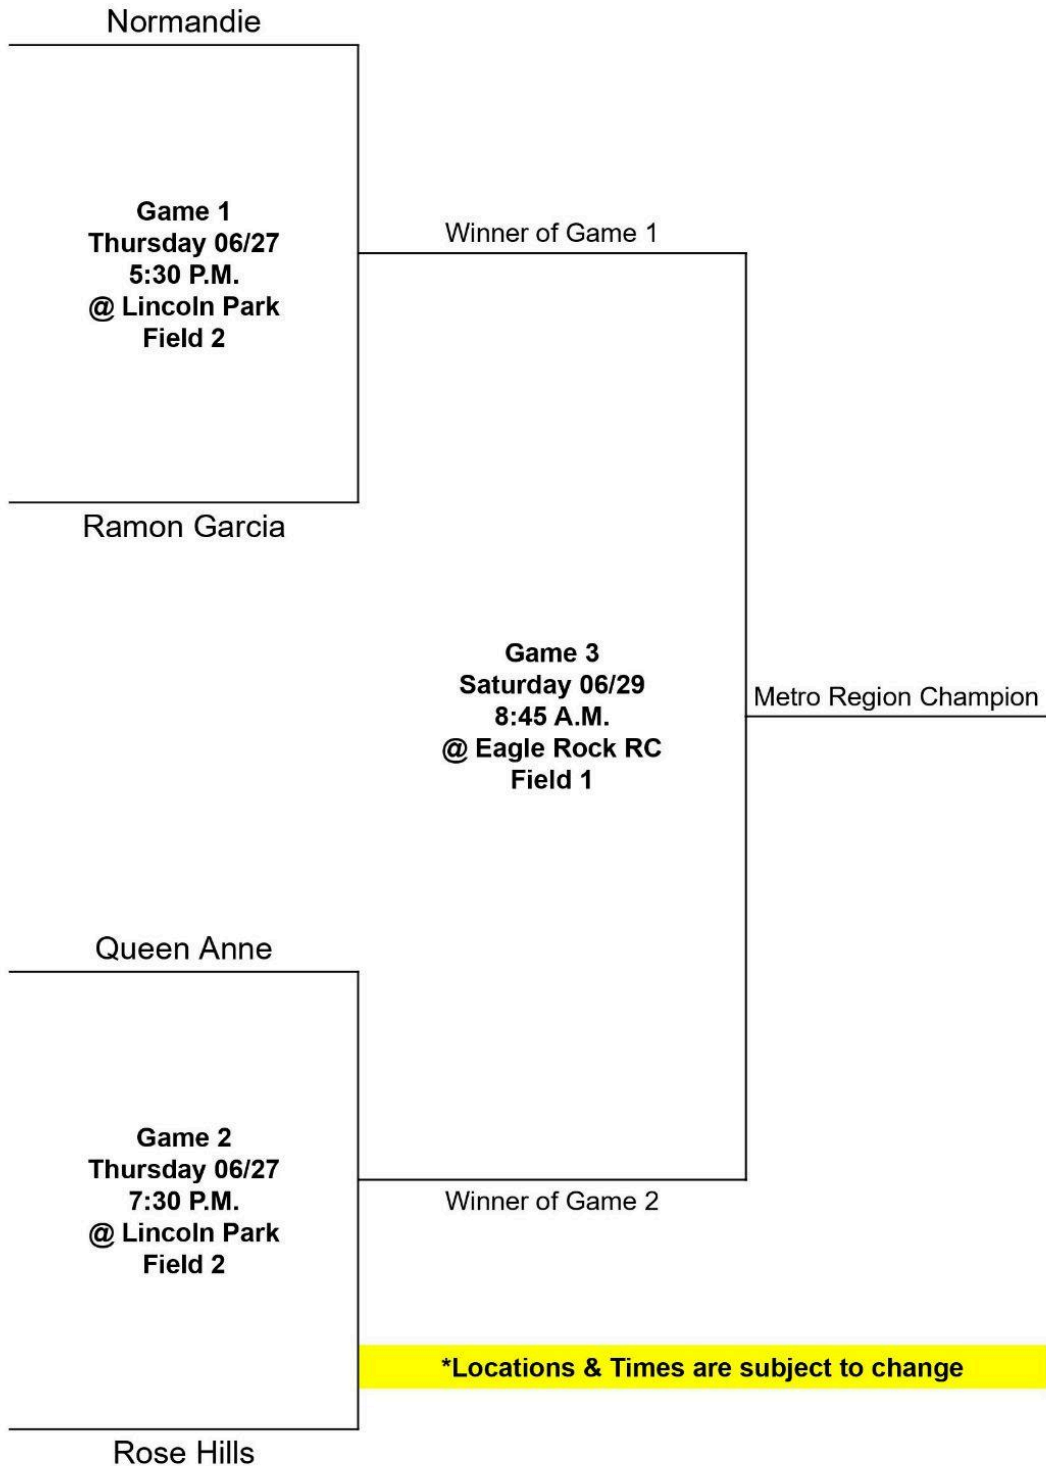

JUNIOR CO-ED DIVISION SINGLE ELIMINATION ROUND