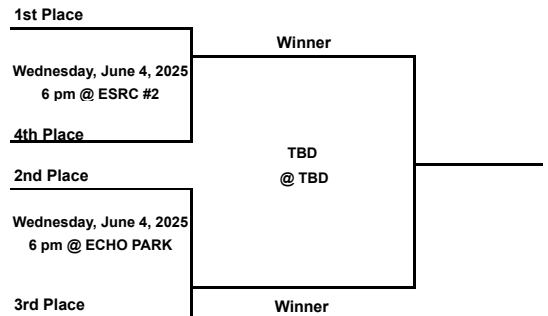

PLAYOFFS			
Wednesday, June 4, 2025			
6:00 PM	1ST	4TH	ESRC (DIA 1)
TBD	2ND	3RD	TBD

Saturday, May 03, 2025			
12:00 PM	LADY STARS	STRIKERS	RIO
12:00 PM	LADY BRUINS	VIPERS	ES Diamond 3
1:15 PM	LADY DODGERS	LADY TROJANS	ECHO PARK

Saturday, June 07, 2025			
TBD	CHAMPIONSHIP GAME		TBD

PLAYOFF BRACKET

OPENING DAY: APRIL 4, 2025

PICTURE DAY:
SATURDAY, APRIL 19, 2025
@ SENIOR CENTER

TROPHY BANQUET: TBD by Coach

FOLLOW US @ElSerenoRecreationComplex @LACityParks
#elserenorc #parkproudlA