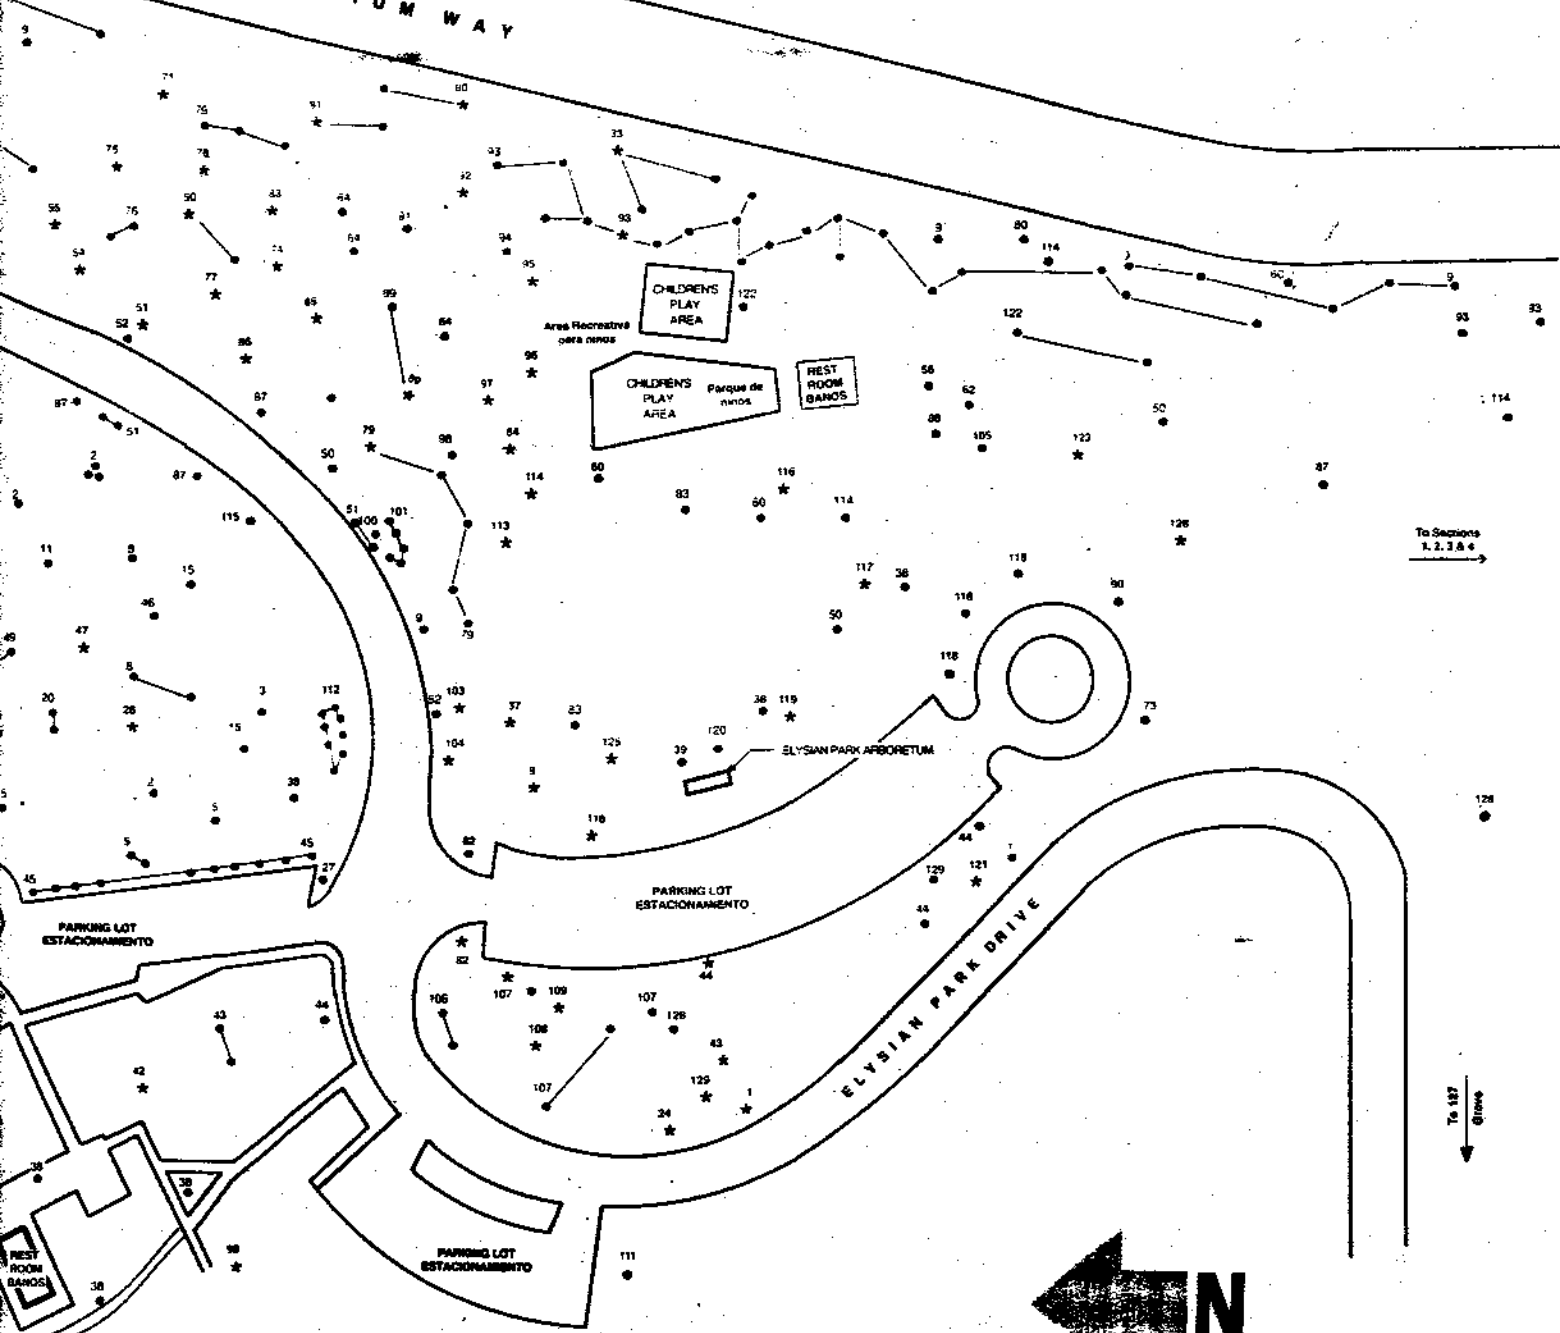

# CHAVEZ RAVINE ARBORETUM

STADIUM WAY

To Stations  
1, 2, 3 & 4

To 187  
Grove

SCALE: 1"=40'-0"